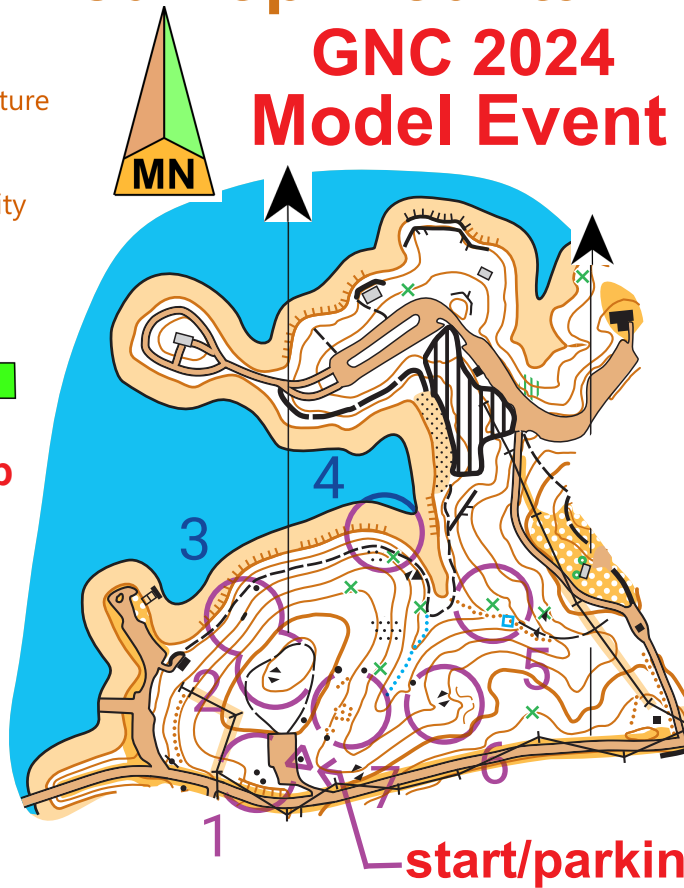

Red Top Mountain State Park

GNC 2024 Model Event

Scale 1:7,500

- Legend (partial)
- × man made structure
 - junk pile or low structure
 - fenced enclosure
 - yert
 - ||||| deadfall, good visibility
 - × ○ rootstock, large tree
 - ⌒ retained wall

Please Return Map
to the Map Box

Copyright: Georgia Orienteering Club
www.gaorienteeing.org
January 2024
Basemap: 2018 LIDAR - GA DNR
Processed through OCAD 2022 WGC
Fieldwork: Andrea Berger, Rick Shane 2024

Georgia Navigator Cup Model					
January 12-15, 2024					
1:7,500		7 controls			
1	101	↙	▲	1	○
2	102	↑	▲▲		○
3	103	≡	1x2	⊥	
4	104	⌒	1	⊖	
5	105	⊗	1	○	
6	106	↘	▲▲		○
7	107	↑	≡		