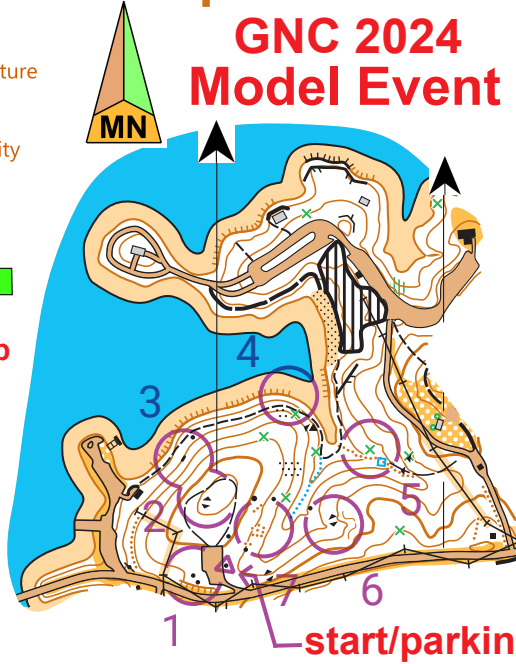

Red Top Mountain State Park

GNC 2024 Model Event

- Legend (partial)
- × man made structure
 - junk pile or low structure
 - fenced enclosure
 - yert
 - ||||| deadfall, good visibility
 - × ○ rootstock, large tree
 - ⤵ retained wall

Please Return Map to the Map Box

Copyright: Georgia Orienteering Club
 www.gaorienteeing.org
 January 2024
 Basemap: 2018 LIDAR - GA DNR
 Processed through OCAD 2022 WGC
 Fieldwork: Andrea Berger, Rick Shane 2024

Scale 1:10,000

Georgia Navigator Cup Model					
January 12-15, 2024					
1:10,000		7 controls			
1	101	↙	▲	1	○
2	102	↑	▲▲		○
3	103	▬		1x2	└
4	104	⤵		1	⋈
5	105	⊗		1	○
6	106	↘	▲▲		○
7	107	↑	▨		